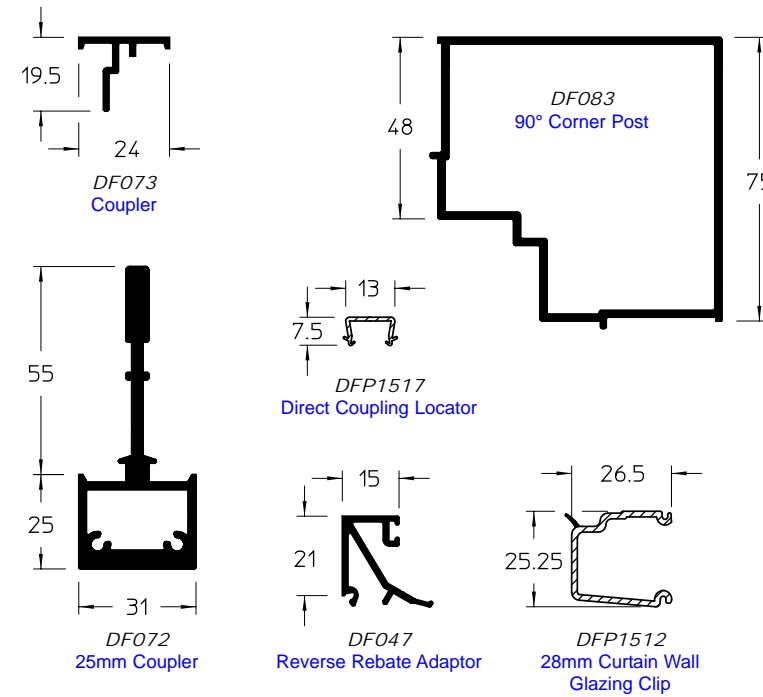

Couplers & Misc Profiles