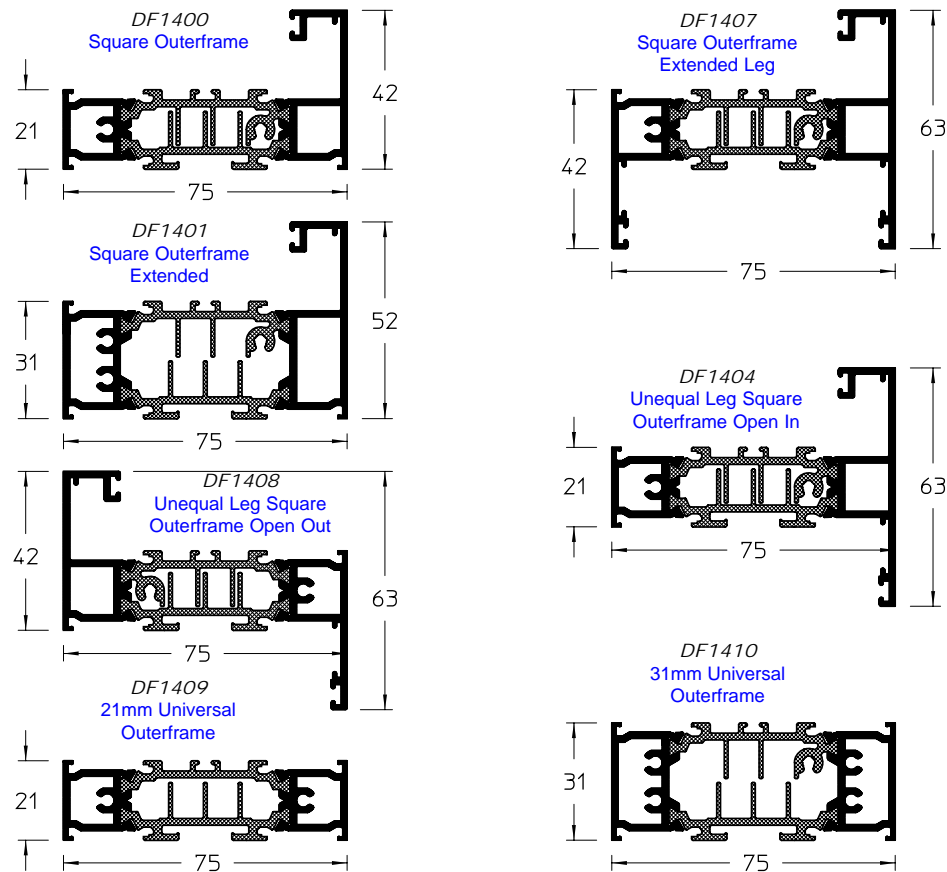

Dualframe 75mm Si Window System

sapa:

Outerframe Profiles