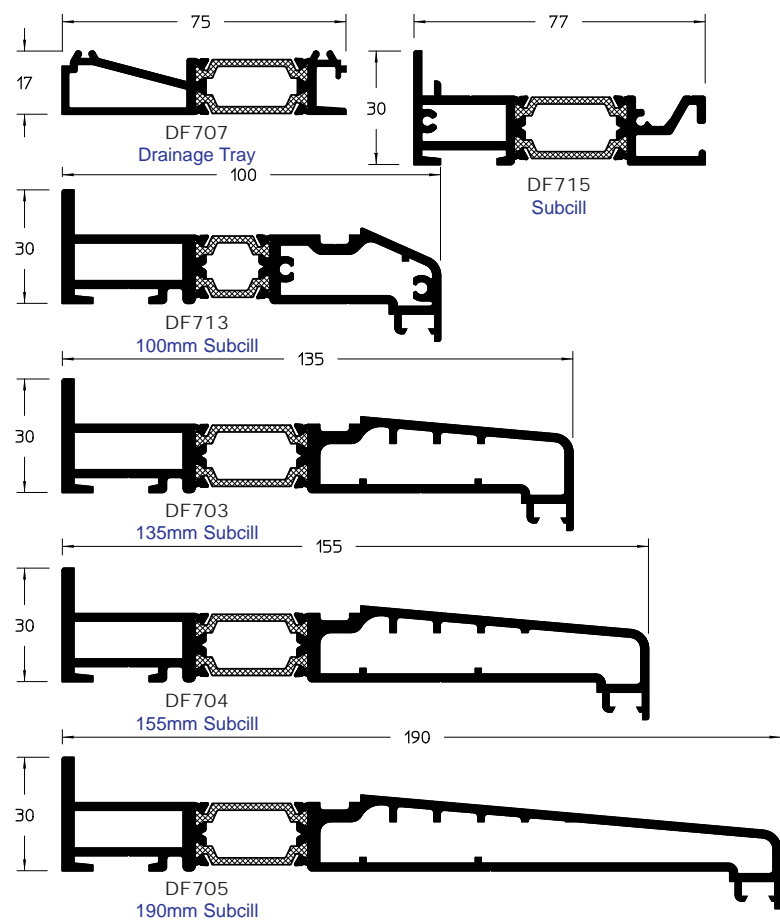

Dualframe HP Entrance and Dualfold Door

sapa:

Part L
Compliant

Outerframe Profiles

Bead Profiles

Cill Profiles

Low Threshold

Vent Frame Profiles

Miscellaneous Profiles

Dualfold Door Profiles

Baypole and Coupling Profiles

Not to Scale

DUALFRAME

Sapa Building Systems Limited
Address **Severn Drive, Tewkesbury, Gloucestershire, GL20 8SF**
Telephone 01684 853500 Fax 01684 851850 E-mail info@sapabuildingsystems.co.uk Website www.sapabuildingsystems.co.uk