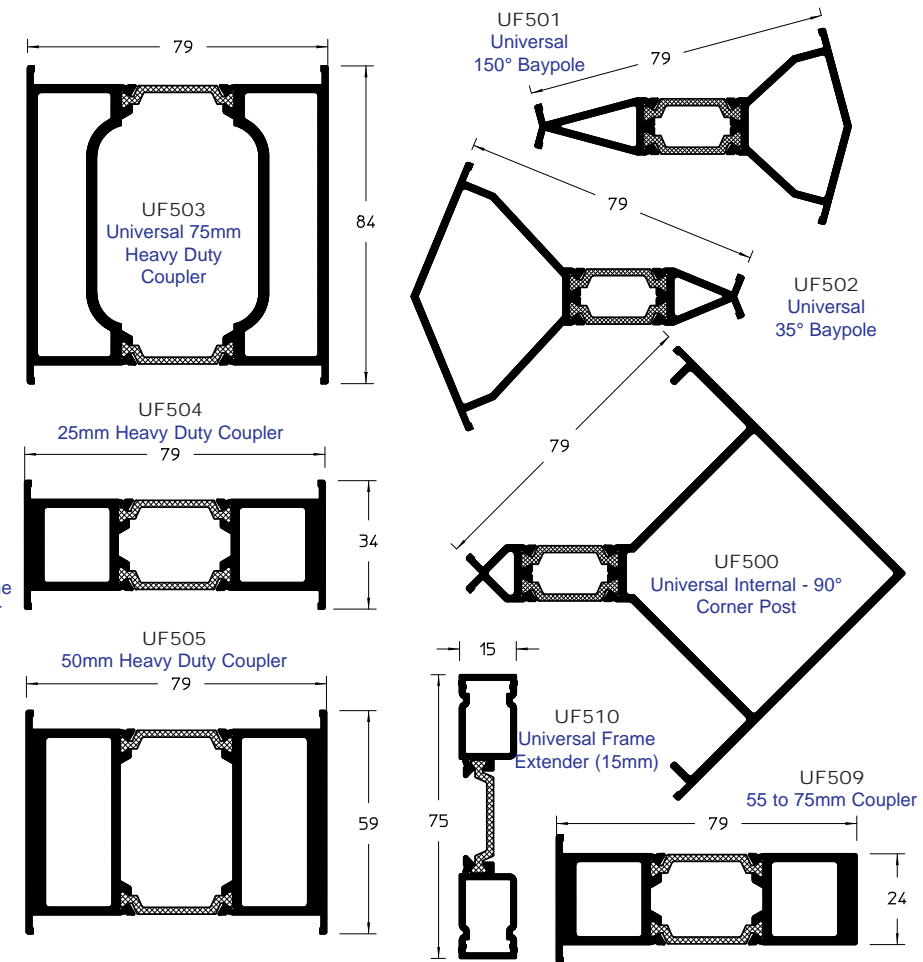

Dualframe HP Entrance and Dualfold Door

sapa:

Part L
Compliant

Outerframe Profiles

Bead Profiles

Cill Profiles

Low Threshold

Vent Frame Profiles

Miscellaneous Profiles

Dualfold Door Profiles

Baypole and Coupling Profiles

Not to Scale

DUALFRAME

Sapa Building Systems Limited
Address **Severn Drive, Tewkesbury, Gloucestershire, GL20 8SF**
Telephone 01684 853500 Fax 01684 851850 E-mail info@sapabuildingsystems.co.uk Website www.sapabuildingsystems.co.uk