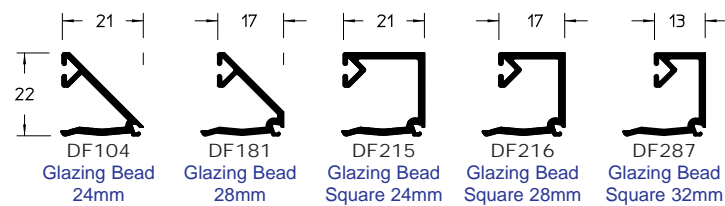

Dualframe HP Entrance and Dualfold Door

sapa:

Part L
Compliant

Outerframe Profiles

Bead Profiles

Cill Profiles

Low Threshold

Vent Frame Profiles

Miscellaneous Profiles

Dualfold Door Profiles

Baypole and Coupling Profiles

Not to Scale

DUALFRAME

Sapa Building Systems Limited
Address **Severn Drive, Tewkesbury, Gloucestershire, GL20 8SF**
Telephone 01684 853500 Fax 01684 851850 E-mail info@sapabuildingsystems.co.uk Website www.sapabuildingsystems.co.uk