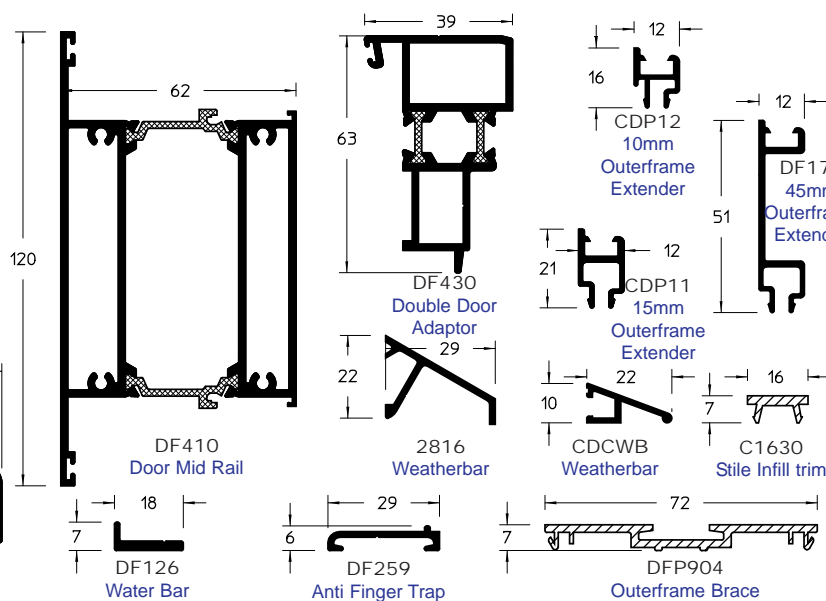

Dualframe HP Entrance and Dualfold Door

sapa:

Part L
Compliant

Outerframe Profiles

Bead Profiles

Cill Profiles

Low Threshold

Vent Frame Profiles

Miscellaneous Profiles

Dualfold Door Profiles

Baypole and Coupling Profiles

Not to Scale

DUALFRAME

Sapa Building Systems Limited
Address **Severn Drive, Tewkesbury, Gloucestershire, GL20 8SF**
Telephone 01684 853500 Fax 01684 851850 E-mail info@sapabuildingsystems.co.uk Website www.sapabuildingsystems.co.uk