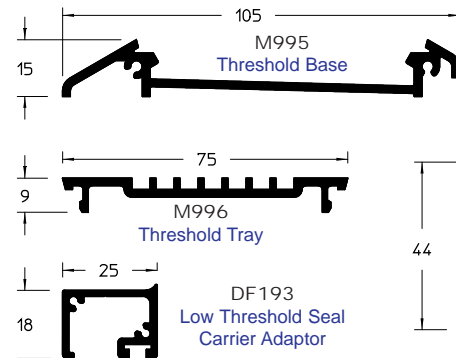

Dualframe HP Entrance and Dualfold Door

sapa:

Part L
Compliant

Outerframe Profiles

Bead Profiles

Cill Profiles

Low Threshold

Vent Frame Profiles

Miscellaneous Profiles

Dualfold Door Profiles

Baypole and Coupling Profiles

Not to Scale

DUALFRAME

Sapa Building Systems Limited
Address **Severn Drive, Tewkesbury, Gloucestershire, GL20 8SF**
Telephone 01684 853500 Fax 01684 851850 E-mail info@sapabuildingsystems.co.uk Website www.sapabuildingsystems.co.uk