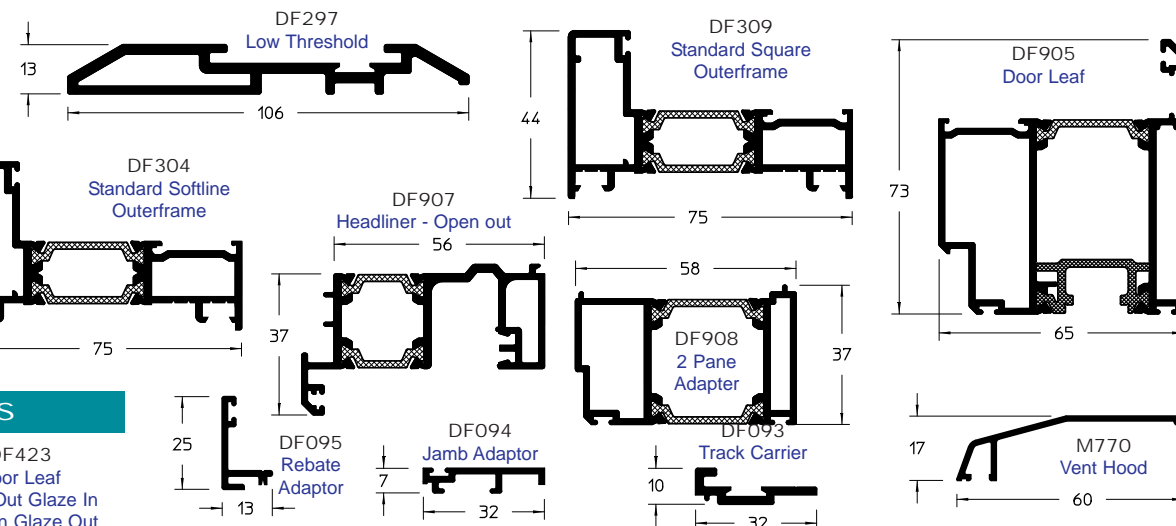

Dualframe HP Entrance and Dualfold Door

sapa:

Part L
Compliant

Outerframe Profiles

Bead Profiles

Cill Profiles

Low Threshold

Vent Frame Profiles

Miscellaneous Profiles

Dualfold Door Profiles

Baypole and Coupling Profiles

Not to Scale

DUALFRAME

Sapa Building Systems Limited
Address **Severn Drive, Tewkesbury, Gloucestershire, GL20 8SF**
Telephone 01684 853500 Fax 01684 851850 E-mail info@sapabuildingsystems.co.uk Website www.sapabuildingsystems.co.uk