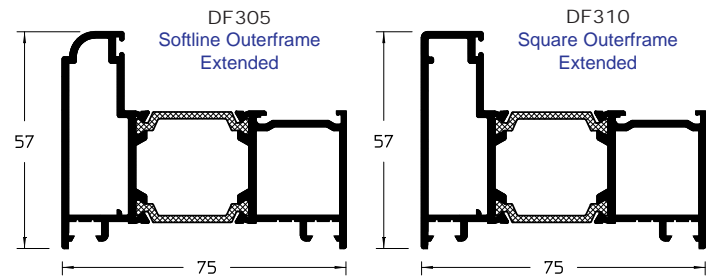

Dualframe HP Entrance and Dualfold Door

sapa:

Part L
Compliant

Outerframe Profiles

Bead Profiles

Cill Profiles

Low Threshold

Vent Frame Profiles

Miscellaneous Profiles

Dualfold Door Profiles

Baypole and Coupling Profiles

Not to Scale

DUALFRAME

Sapa Building Systems Limited
Address **Severn Drive, Tewkesbury, Gloucestershire, GL20 8SF**
Telephone 01684 853500 Fax 01684 851850 E-mail info@sapabuildingsystems.co.uk Website www.sapabuildingsystems.co.uk