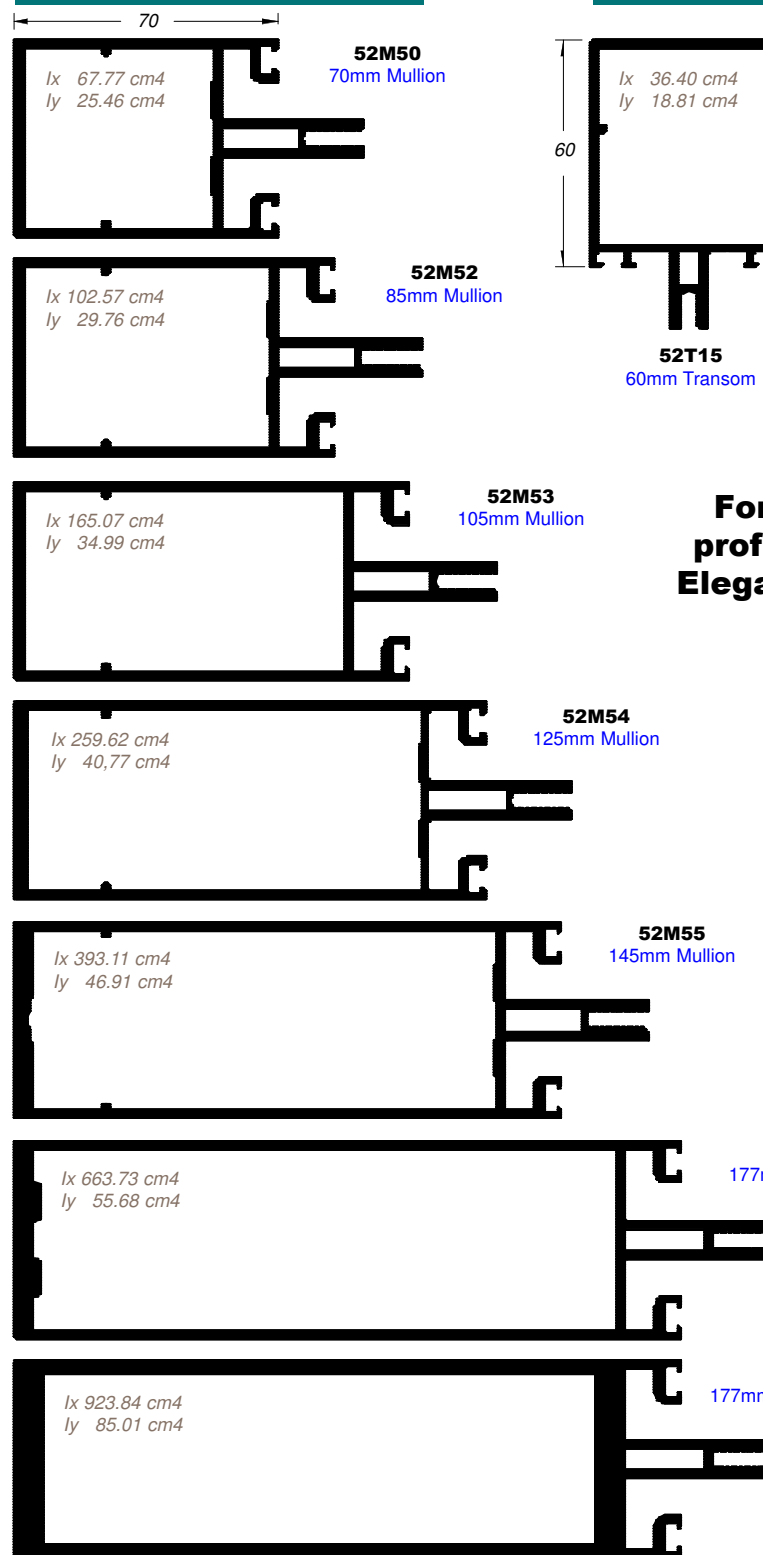

Elegance 52 Curtain Wall Profiles - UK Stock

Mullions