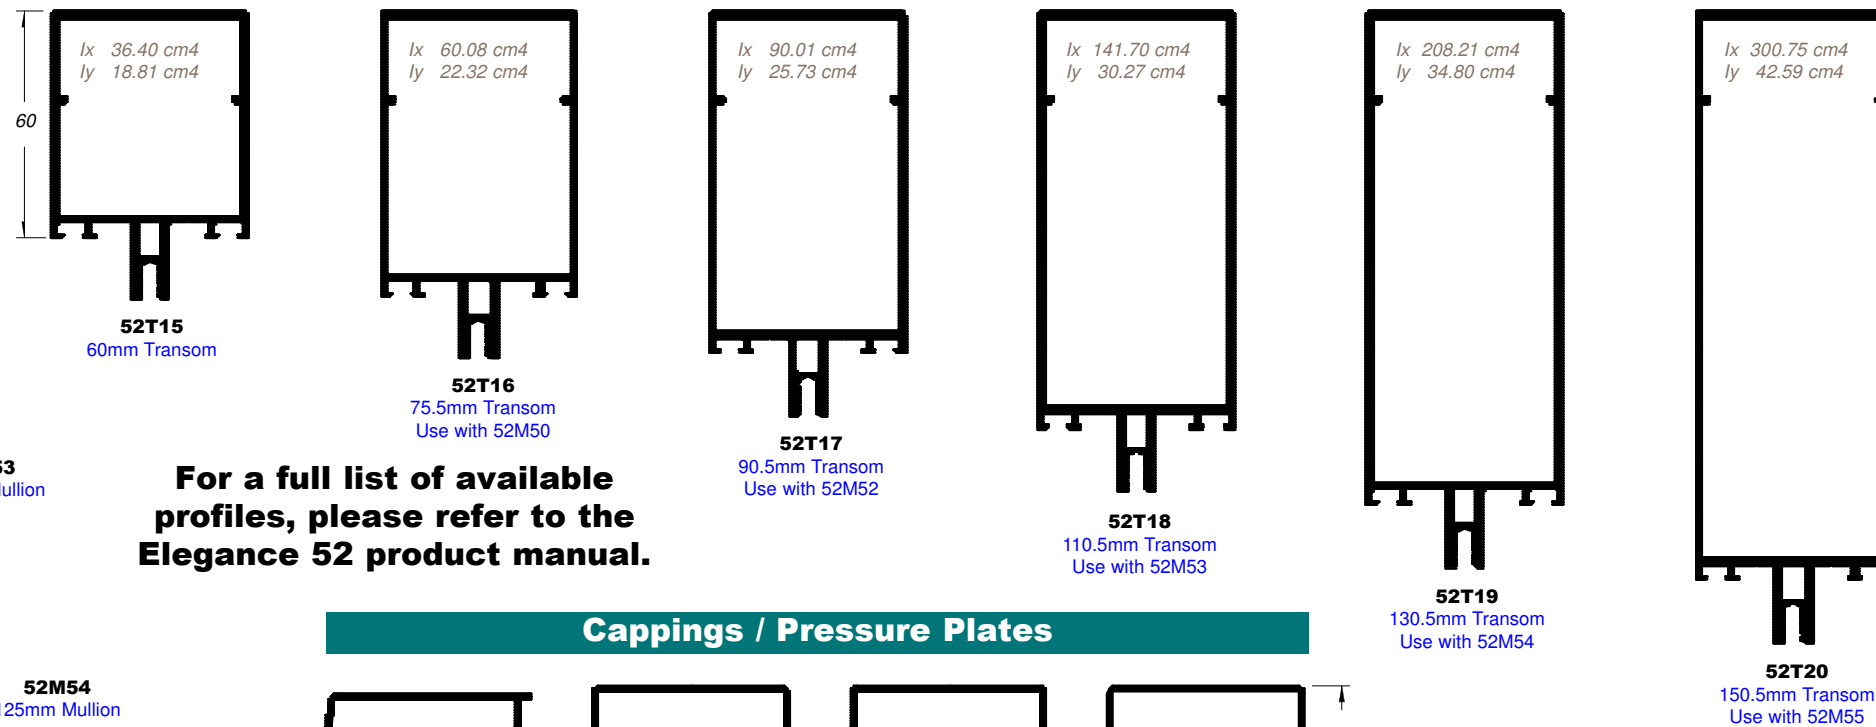

Elegance 52 Curtain Wall Profiles - UK Stock

Mullions

Transoms

For a full list of available profiles, please refer to the Elegance 52 product manual.

Cappings / Pressure Plates

Connection Profiles

Not to Scale