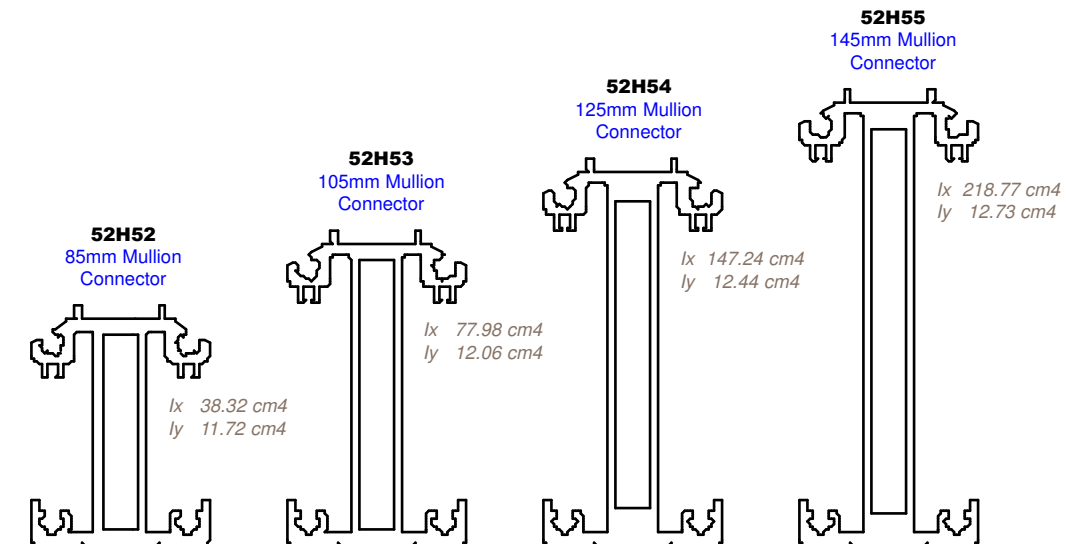

# Elegance 52 Curtain Wall Profiles - UK Stock

## Transoms

For a full list of available profiles, please refer to the Elegance 52 product manual.

## Cappings / Pressure Plates

## Connection Profiles

Not to Scale